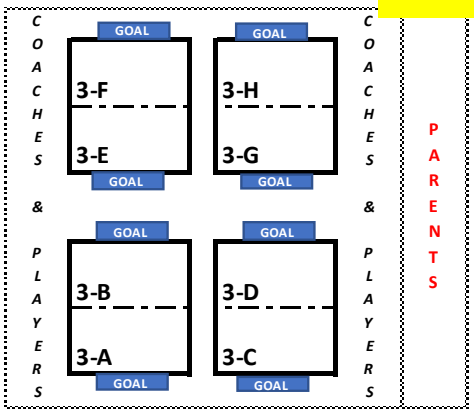

FOOD TRUCK(S)

Start

Bridge

W
A
L
K
W
A
Y

SOCCERPLEX 4
9v9 (8v8 REC)
11v11
U12- U19

FOOD TRUCK(S)

SOCCERPLEX 3
7v7 (6v6 REC)

1/2 mile (1st loop)

1 mile (2nd loop)

FOOD TRUCK(S)

Community Board

GATE

Parking Lot

GATE

Restrooms Concession Stand

← GHS Baseball Field