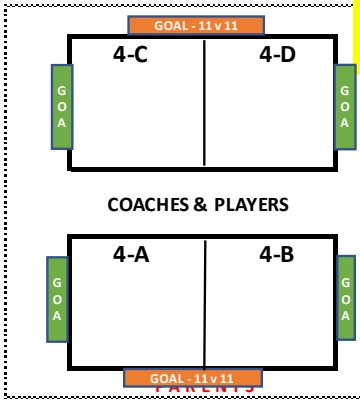

GERMANTOWN SOCCERPLEX

7930 CD Smith Road, Germantown, TN 38138

Wooden post

- GOAL - 11v11
- GOAL - 8v8
- GOAL - 6v6

SOCCERPLEX 2
PRACTICE FIELD
9v9 (8v8 REC)
11v11
U12- U19

SOCCERPLEX 1
11v11
U13- U19

← Path to Cloyes

FOOD TRUCK(S)

Start

Bridge

W
A
L
K
W
A
Y

SOCCERPLEX 4
9v9 (8v8 REC)
11v11
U12- U19

FOOD TRUCK(S)

SOCCERPLEX 3
7v7 (6v6 REC)

1/2 mile (1st loop)

1 mile (2nd loop)

FOOD TRUCK(S)

Community Board

GATE

Parking Lot

GATE

Restrooms Concession Stand

← GHS Baseball Field