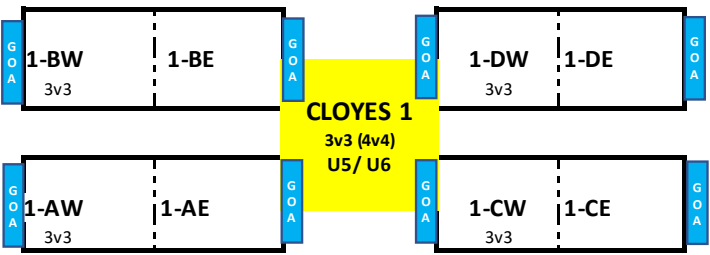

CLOYES SOCCER FIELD PARK

2700 Cross Country, Germantown, TN 38138

CLOYES 2
4v4
U7/ U8

FOOD TRUCK(S)

Community Board

FARM ROAD

GES ↓

GHS Baseball →

N
O
P
A
R
K
I
N
G