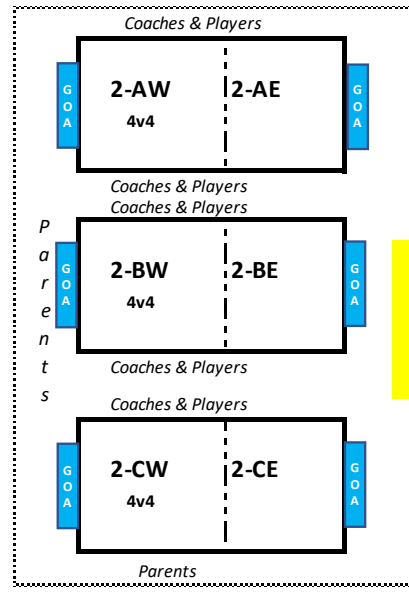

FOOD TRUCK(S)

Start

Bridge

W
A
L
K
W
A
Y

SOCCERPLEX 4
9v9 (8v8 REC)
11v11
U12- U19

FOOD TRUCK(S)

SOCCERPLEX 3
7v7 (6v6 REC)

1/2 mile (1st loop)

1 mile (2nd loop)

FOOD TRUCK(S)

Community Board

GATE

Parking Lot

GATE

Restrooms Concession Stand

← GHS Baseball Field

CD SMITH ROAD

..... to Hacks Cross Road →

Germantown Middle School

GMS Parking Lot

CLOYES SOCCER FIELD PARK

2700 Cross Country, Germantown, TN 38138

CLOYES 2
4v4
U7/ U8

FOOD TRUCK(S)