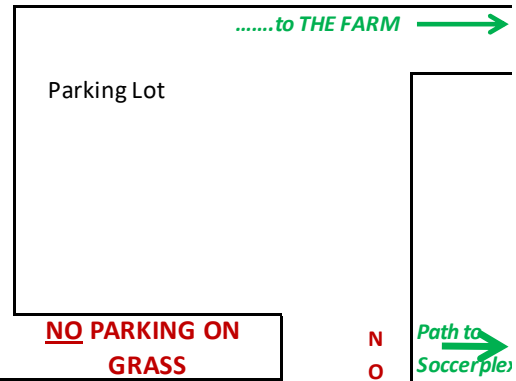

CLOYES SOCCER FIELD PARK

2700 Cross Country, Germantown, TN 38138

CLOYES 2
4v4
U7/ U8

FOOD TRUCK(S)

Community Board

FARM ROAD

GES ↓

GHS Baseball →

N
O
P
A
R
K
I
N
G