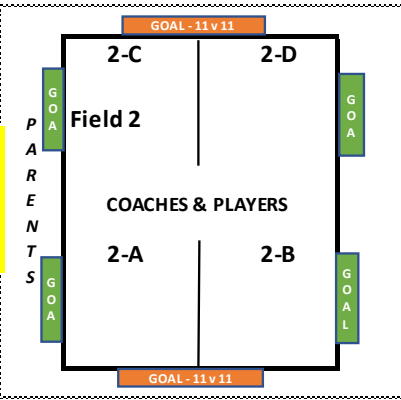

GERMANTOWN SOCCERPLEX

7930 CD Smith Road, Germantown, TN 38138

Wooden post

- GOAL - 11v11
- GOAL - 8v8
- GOAL - 6v6

SOCCERPLEX 2
PRACTICE FIELD
9v9 (8v8 REC)
11v11
U12- U19

SOCCERPLEX 1
11v11
U13- U19

← Path to Cloyes

FOOD TRUCK(S)

Start

Bridge

W
A
L
K
W
A
Y

SOCCERPLEX 4
9v9 (8v8 REC)
11v11
U12- U19

FOOD TRUCK(S)

SOCCERPLEX 3
7v7 (6v6 REC)

1/2 mile (1st loop)

1 mile (2nd loop)

FOOD TRUCK(S)

Community Board

GATE

Parking Lot

GATE

Restrooms Concession Stand

← GHS Baseball Field